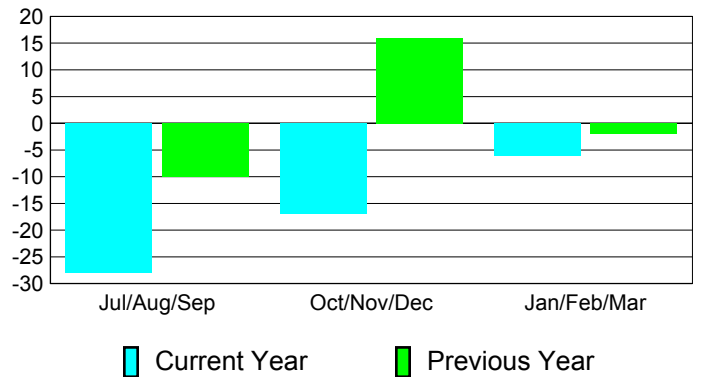

**Membership Results
2010-2011**

**Membership
2009-2010**

Month	Net Memb Goal	Actual New Memb	Actual Dropped Memb	Gain/Loss of Memb	Gain/Loss of Memb
Jul/Aug/Sep	-15	36	-64	-28	-10
Oct/Nov/Dec	28	27	-44	-17	16
Jan/Feb/Mar	0	17	-23	-6	-2
Totals	13	80	-131	-51	4

Membership Results 2010-2011

Goal, New, Dropped, Gain/Loss

Comparison of Membership Gain/Loss

Current Year Compared to the Previous Year

Gender Comparison 2010-2011

Jul/Aug/Sep

Oct/Nov/Dec

Jan/Feb/Mar